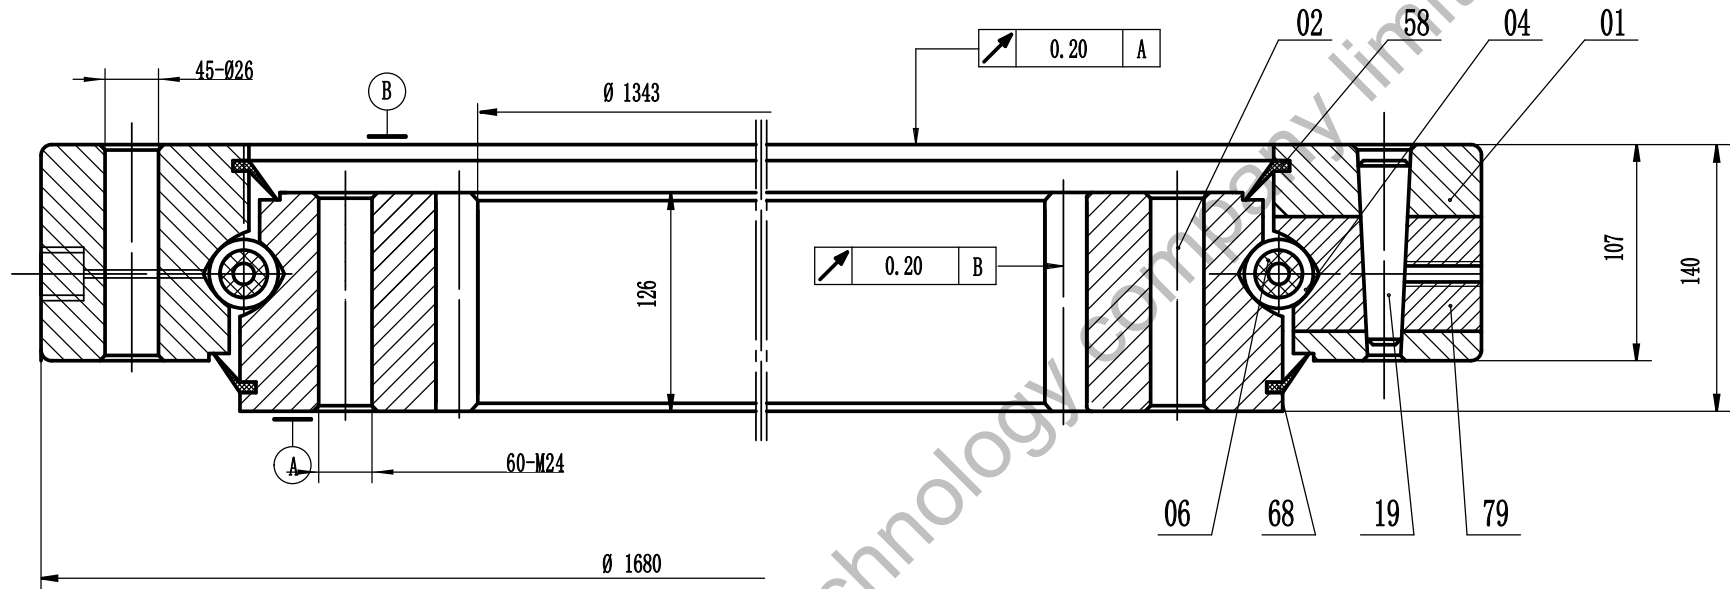

A-A

Remark:

1. Luoyang JCB Bearing Technology Co., Ltd is a technical Inc, specialize in designing and manufacturing slewing ring bearing, we can design and manufactur all kinds of slewing bearing according to client's requirement.

| | | |
|-------------------------------------------------|-----------------------------------------|------------|
| Four-point contact ball Slewing Ring Bearing | 345B BFG1-UP | |
| | | Weight(kg) |
| | | |
| | Luoyang JCB Bearing Technology Co., Ltd | |